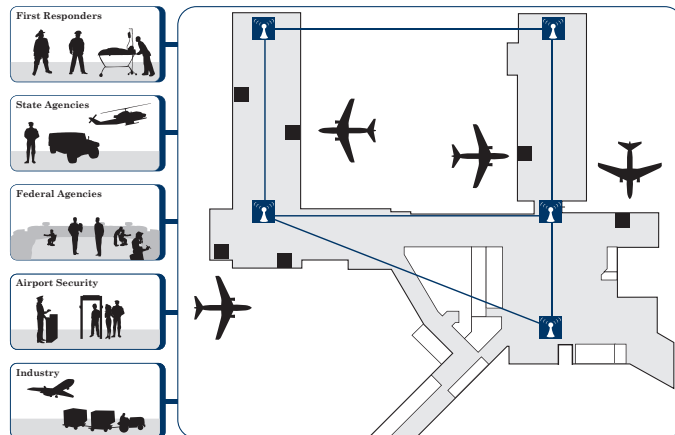

Scalable - No limit to the size or location of your network

Disaster-Proof - Completely distributed, resilient networks that are not dependent on fixed infrastructure single points of failure

Open - Seamlessly supports existing IP applications

Instant and continuous network communication

CoCo Indoor Mesh Router

NETWORKS WITHOUT BOUNDARIES

The IMR deploys instantly for secure wireless coverage

- **Cost effectively deploy secure indoor wireless coverage** – low administration and configuration costs, along with reduced installation costs
- **Easily manage your resources** – basic network administration skills are all that are required to operate an IMR and other elements of a CoCo network
- **Create high speed voice and data networks** - the IMR's 802.11 a/b/g radio can support high data rate throughput and handoff for multimedia streaming